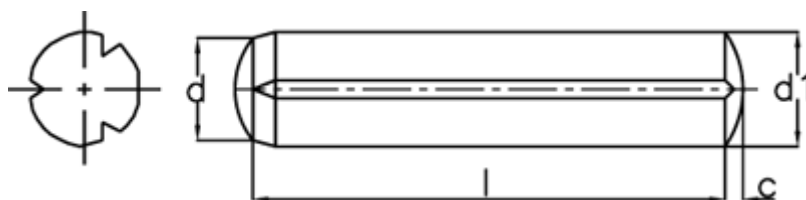

# Data Sheet

Article number: 080341241

Description: KLEE Slotted pin S3 6x20  
Stainless 1.4305

## Measures

---

c = 0,9

d = 6.0

d1 = 6,3

Length = 20